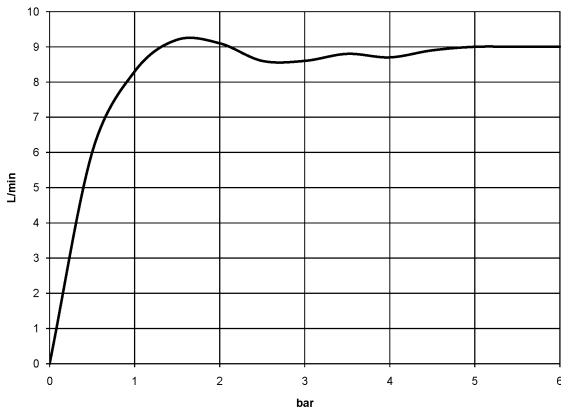

Required miscellaneous

Hand shower - Chrome 28 016 979-00

VAIA Shower pipe with shower thermostat - Chrome

VAIA

ST 050 307 3809

ST 050 307 3809

Flow rate chart

Certificates