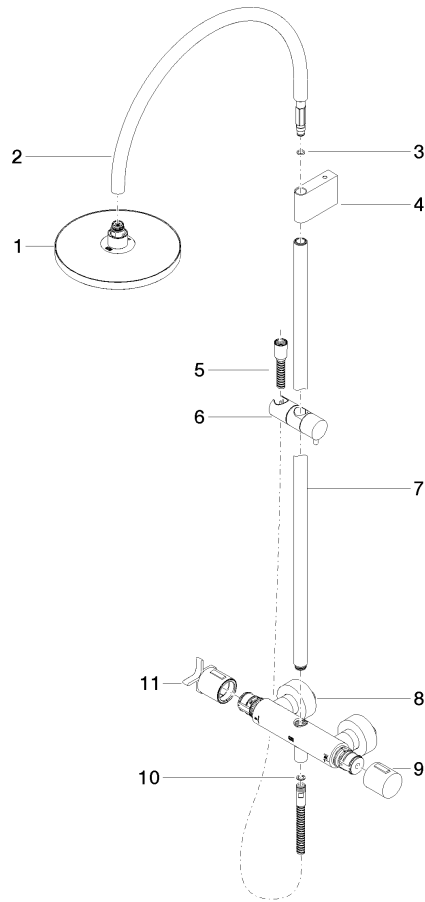

ST 050 307 3809

- shower with fixed riser projection 452mm
- Rain shower: PURE RAIN, max. flow rate 7 l/min (at 3 bar)
- Function from: 6 l/min
- rain shower Ø 220 mm
- rain shower with anti-scale system
- Hand shower: COMPACT RAIN, max. flow rate 15 l/min (at 3 bar)
- rotary diverter with volume control and shut-off function
- slide-on rosettes Ø 70 mm
- height of fittings up to rain shower (bottom edge) 964mm
- height of fittings up to top edge of elbow 1267mm
- gauge 150 mm - 13 mm
- metal shower hose 1750mm with integrated anti-twist protection
- 1/2" connection
- slide bar
- Pipe diameter 23.5 mm

WRAS_2009011.

LGA_29981.

Spare parts list

No.	Item Number	Name	Quantity used	Delivery time
1	09 23 01 039 90	sieve	1	2

ST 050 307 3809

- shower with fixed riser projection 452mm
 - overhead shower: rain flow
 - rain shower Ø 220 mm
 - rain shower with anti-scale system
 - max. rainshower flow 7 l/min
 - Function from: 6 l/min
 - rotary diverter with volume control and shut-off function
 - slide-on rosettes Ø 70 mm
 - height of fittings up to rain shower (bottom edge) 964mm
 - height of fittings up to top edge of elbow 1267mm
 - gauge 150 mm - 13 mm
 - metal shower hose 1750mm with integrated anti-twist protection
 - 1/2" connection
 - slide bar
 - Pipe diameter 23.5 mm
 - This product can help a building meet the requirements of Green Building Rating Systems, e.g. LEED®, BREEAM®, DGNB
- This article does not include a hand shower!**

WRAS_2204013. Belgaqua_24-006- LGA_38737.
27_8.

ST 050 307 3809

Spare parts list

No.	Item Number	Name	Quantity used	Delivery time
1	04 12 05 092 00-00	shower	1	10
2	04 28 22 346 00-00	pipe	1	10
3	09 14 10 008 90	seal	1	2
4	90 17 11 150 00-00	holder	1	10
5	28 322 970-00	Metal shower hose 1/2" x 3/8" x 1750 mm - Chrome	1	2
6	12 570 970-00	Slide unit - Chrome	1	10
7	90 28 22 349 00-00	pipe	1	10
8	04 17 01 250 00-00	connection	1	10
9	90 17 33 015 00-00	handle	1	10
10	90 14 20 026 00 90	seal	1	2
11	90 17 33 030 00-00	handle	1	10