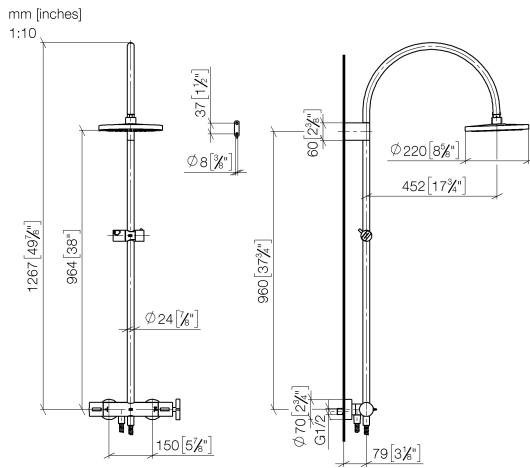

VAIA Shower pipe with shower thermostat - Chrome

VAIA

ST 050 307 3809

ST 050 307 3809

mm [inches]

Flow rate chart

Certificates

DVGW_DW-
6517DN0129.

WRAS_2009011.

LGA_29981.

Spare parts list

No.	Item Number	Name	Quantity used	Delivery time
1	09 23 01 039 90	sieve	1	2

ST 050 307 3809

- shower with fixed riser projection 452mm
 - overhead shower: rain flow
 - rain shower Ø 220 mm
 - rain shower with anti-scale system
 - max. rainshower flow 7 l/min
 - Function from: 6 l/min
 - rotary diverter with volume control and shut-off function
 - slide-on rosettes Ø 70 mm
 - height of fittings up to rain shower (bottom edge) 964mm
 - height of fittings up to top edge of elbow 1267mm
 - gauge 150 mm - 13 mm
 - metal shower hose 1750mm with integrated anti-twist protection
 - 1/2" connection
 - slide bar
 - Pipe diameter 23.5 mm
 - This product can help a building meet the requirements of Green Building Rating Systems, e.g. LEED®, BREEAM®, DGNB
- This article does not include a hand shower!**

Required miscellaneous

Hand shower - Chrome 28 016 979-00

VAIA Shower pipe with shower thermostat - Chrome

VAIA

ST 050 307 3809

ST 050 307 3809

Flow rate chart

Certificates

WRAS_2204013. Belgaqua_24-006- LGA_38737.
27_8.

ST 050 307 3809

Spare parts list

No.	Item Number	Name	Quantity used	Delivery time
1	04 12 05 092 00-00	shower	1	10
2	04 28 22 346 00-00	pipe	1	10
3	09 14 10 008 90	seal	1	2
4	90 17 11 150 00-00	holder	1	10
5	28 322 970-00	Metal shower hose 1/2" x 3/8" x 1750 mm - Chrome	1	2
6	12 570 970-00	Slide unit - Chrome	1	10
7	90 28 22 349 00-00	pipe	1	10
8	04 17 01 250 00-00	connection	1	10
9	90 17 33 015 00-00	handle	1	10
10	90 14 20 026 00 90	seal	1	2
11	90 17 33 030 00-00	handle	1	10